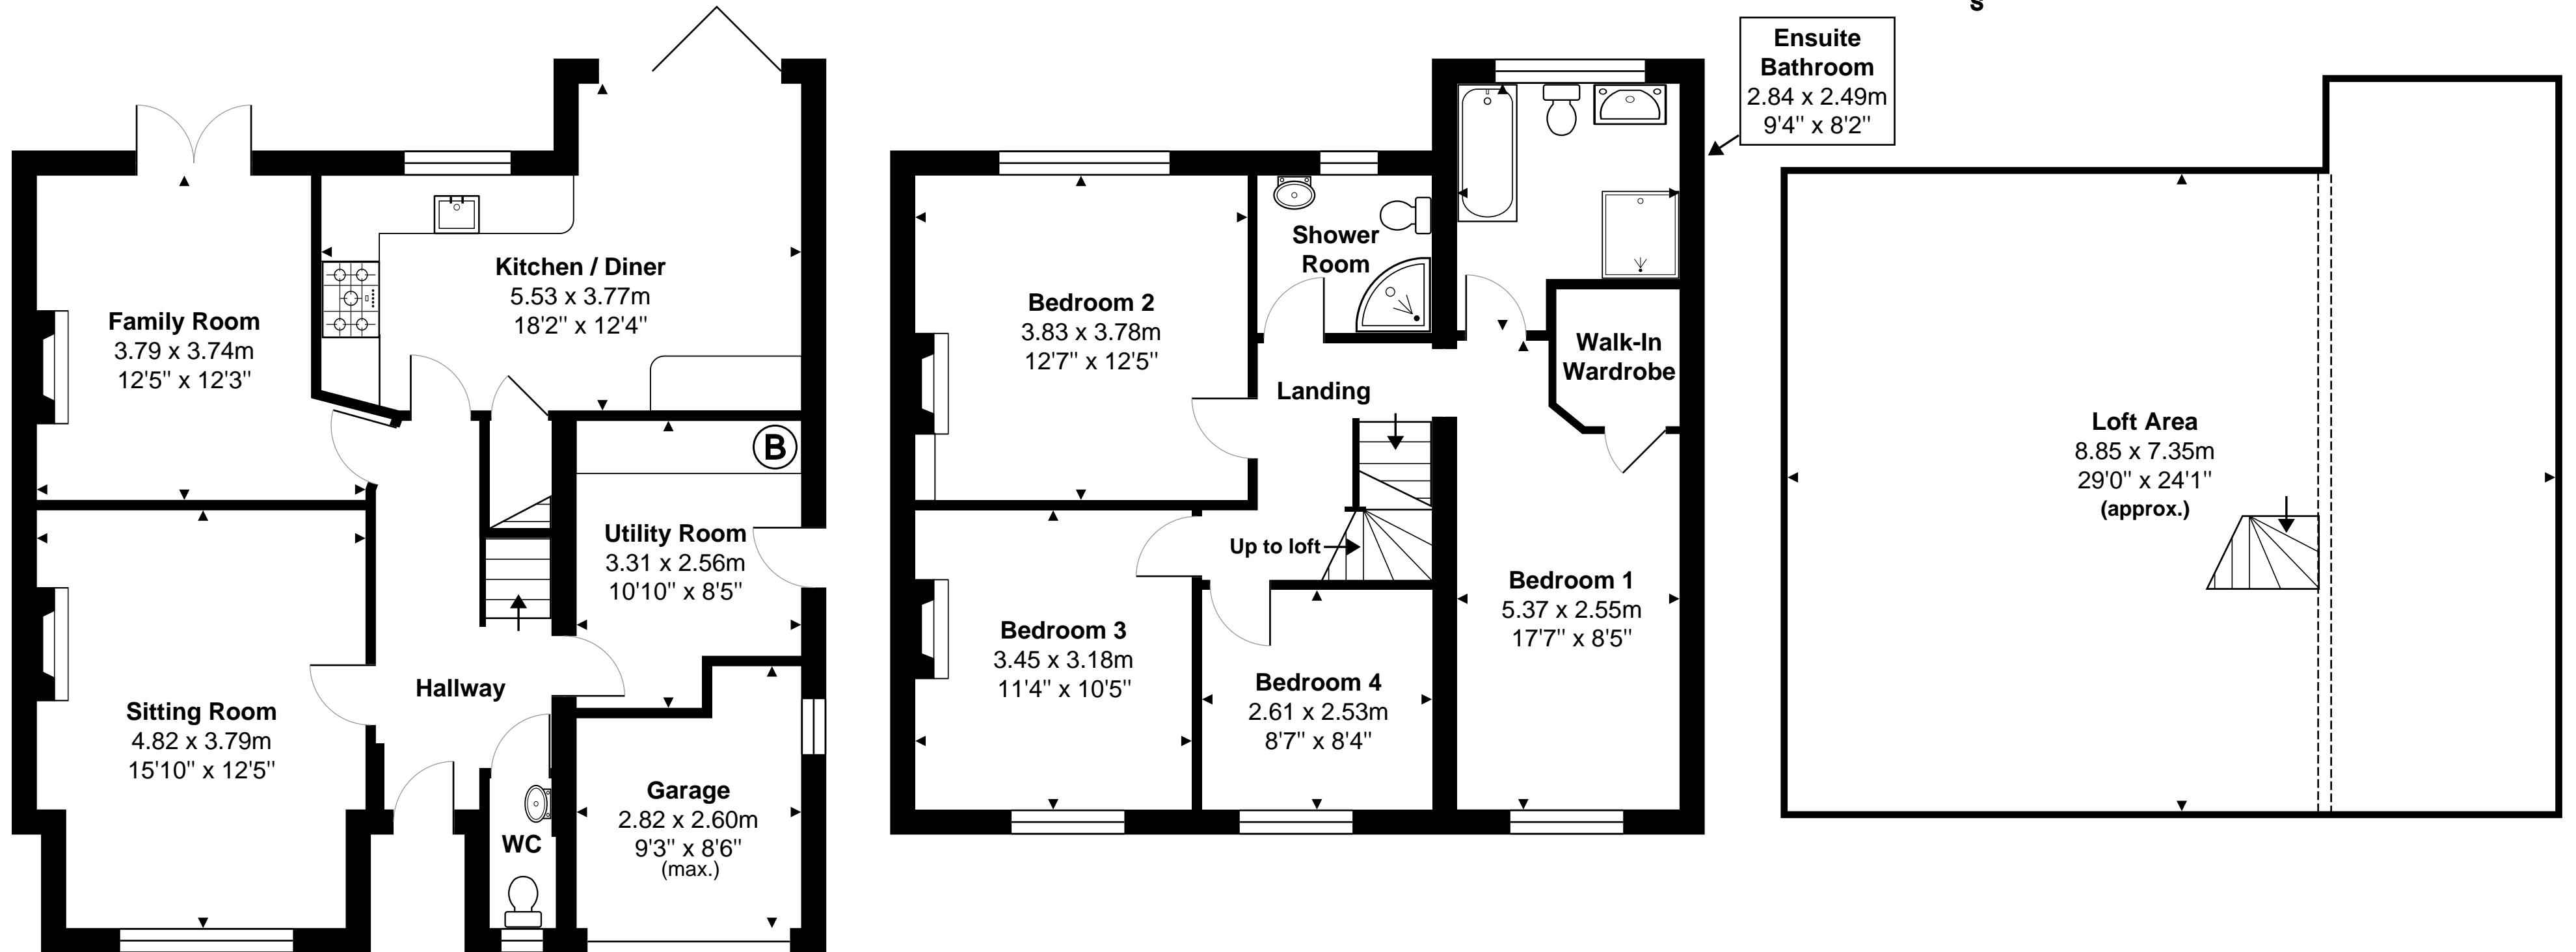

28 Oak Tree Road, Tilehurst, RG31 6JX

Approx. Total Area: 143.6 m² ... 1545 ft²

Whilst every attempt has been made to ensure the accuracy of the floorplans contained here, measurements of doors, windows and rooms are approximate and no responsibility is taken for any error, omission or mis-statement. These plans are for representation purposes only.